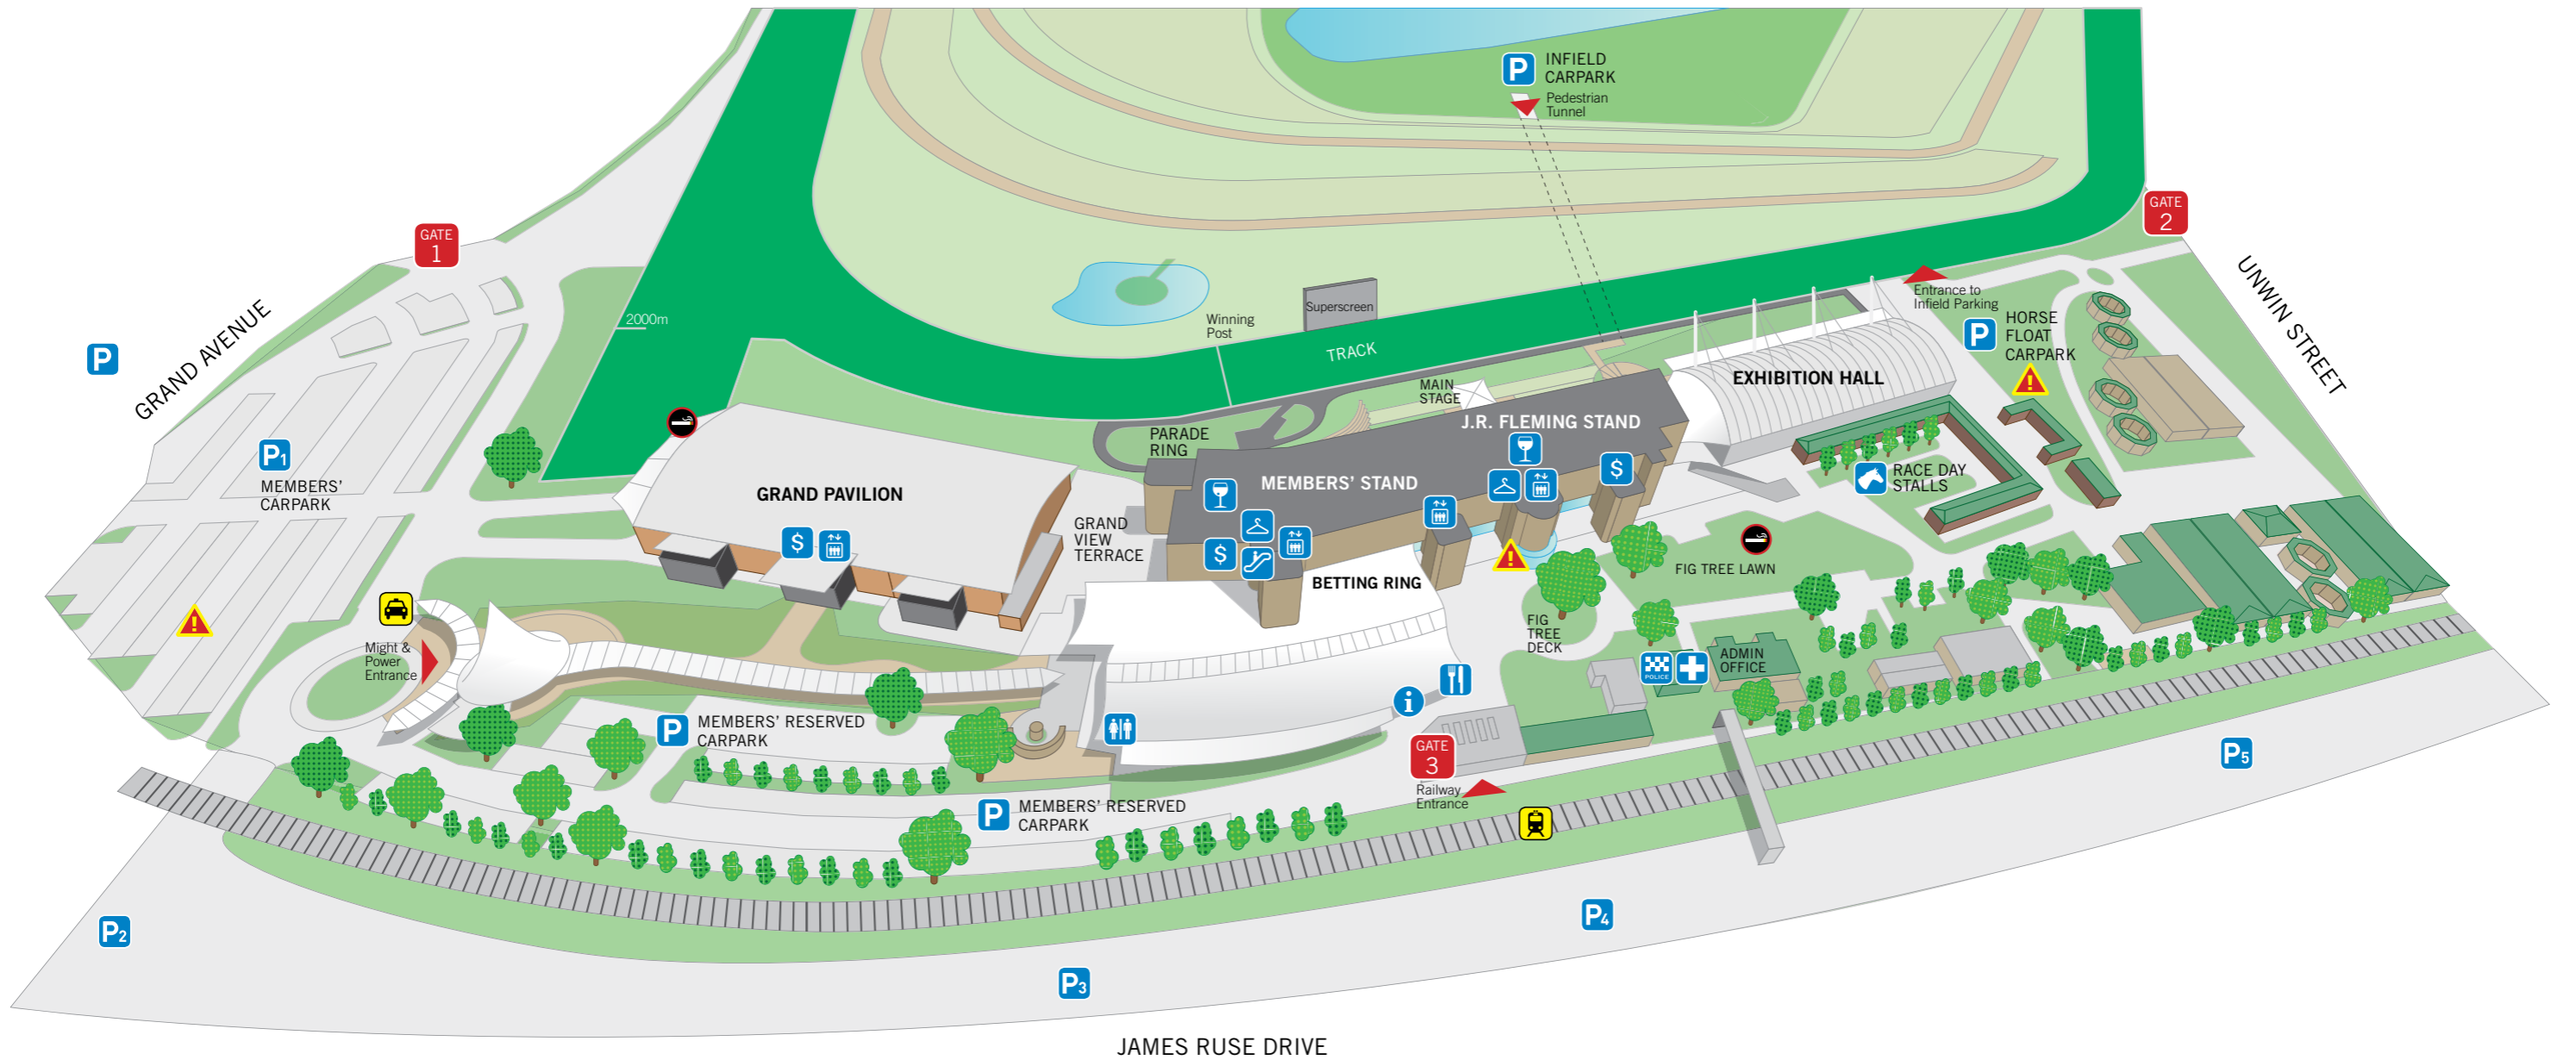

ROSEHILL GARDENS PRECINCT MAP

J.R. FLEMING STAND

Ground	Betting Ring
Level 1	Chantilly Bar & Lounge
Level 2	Ascot Club Open Terraces Cocktail Bar Grandstand Reserved Seating
Level 3	Baguette Room The Hive Corporate Suites

MEMBERS' RESERVE AREAS

Lower Ground	Black Type Bar
Ground	Members' Concierge TJ's Champagne Bar
Level 1	Winning Post Terrace Palms Brasserie
Level 2	Winning Post Restaurant Moët & Chandon Champagne Bar
Level 3	Directors' Room Marscay Room

LEGEND

	Guest Relations Office		First Aid
	Cloakroom/Racebooks		Police/Security
	Elevators		Parking
	Escalators		Taxi Rank
	Toilets		Train Station
	ATM		Emergency Assembly Area
	Food Outlet		Designated Smoking Area
	Bar		