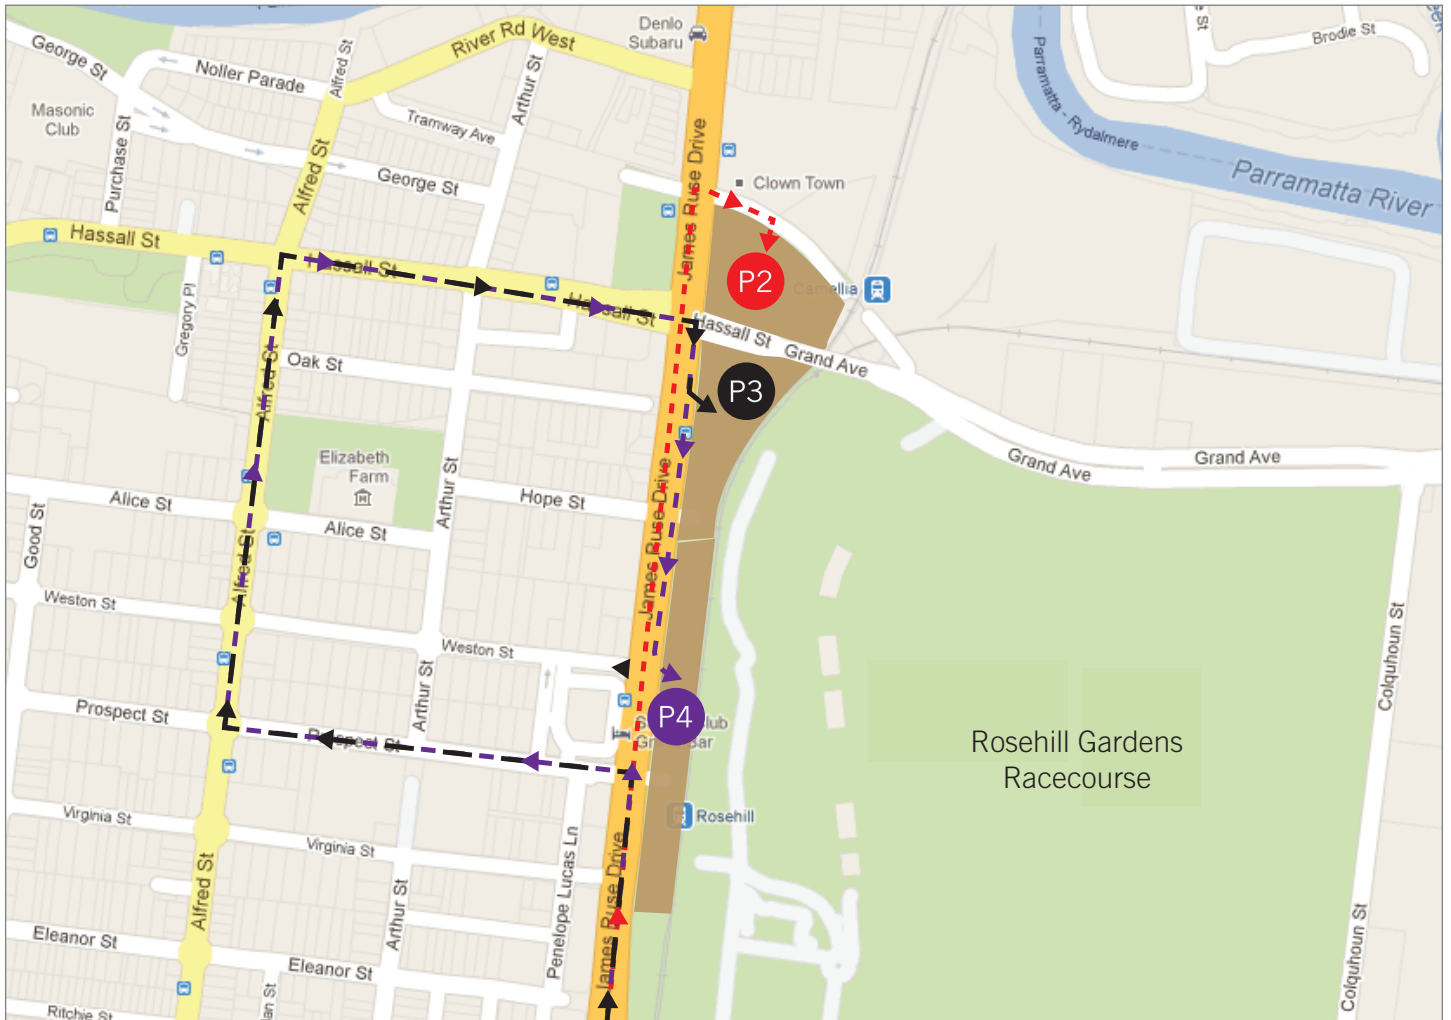

MEMBERSHIP 2013

A NEW BREED OF MEMBERSHIP

TRAVELLING FROM THE SOUTH

DIRECTIONS

PARKING IN P2

1. Travelling along James Ruse Drive,
2. Turn into the right hand turning bay to turn right into Grand Avenue North,
3. Turn right through the gates into P2.

PARKING IN P3

1. Travelling along James Ruse Drive,
2. Turn left into Prospect Street,
3. Turn right into Alfred Street.
4. From Alfred Street, turn right into Hassall Street,
5. At the lights turn right onto James Ruse Drive.
6. Continue along James Ruse Drive,
7. Turn left through the gates into P3.

PARKING IN P4

1. Travelling along James Ruse Drive,
2. Turn left into Prospect Street,
3. Turn right into Alfred Street.
4. From Alfred Street, turn right into Hassall Street,
5. At the lights turn right onto James Ruse Drive.
6. Continue along James Ruse Drive,
7. Turn left through the gates into P4.

For directions travelling from the North, please open the PDF in the email titled, Travelling from the North.